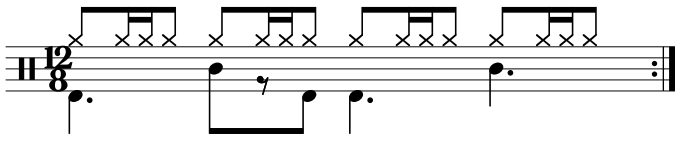

Data Sheet

drumnotesarchive.com/archive_lessons/128-HH6er6er6er-SD01b01b-BD1b311b0

Styles: Blues,

Advanced Topics: 6/8 - 12/8 ,

Level: 02 - Rookie,

In 1 Guided Lessons

Song	Band/Artist	Style	Level	Bpm
Für Mitglieder. <i>Members Only.</i>		Blues	02 - Rookie	50-69