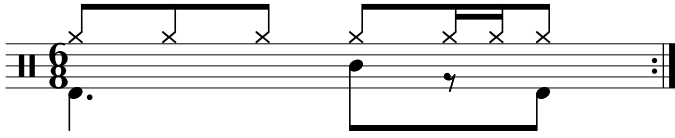

Data Sheet

drumnotesarchive.com/archive_lessons/68-HH3g6er-SD01b-BD1b3l

Styles: Blues, Rap/Hip-Hop, Rock,
Advanced Topics: 6/8 - 12/8 ,
Level: 02 - Rookie,

In 1 Guided Lessons

Song	Band/Artist	Style	Level	Bpm
Für Mitglieder. <i>Members Only.</i>		Rap/Hip-Hop	02 - Rookie	70-89