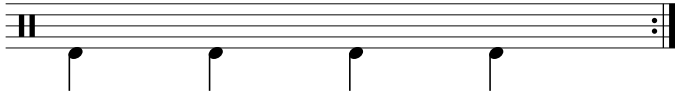

Data Sheet

drumnotesarchive.com/archive_lessons/BD1a1a1a1a

Level: 01 – Beginner,

In 2 Guided Lessons

Song	Band/Artist	Style	Level	Bpm
Für Mitglieder. <i>Members Only.</i>		Pop	01 – Beginner	130-149
Hardest Button to Button	The White Stripes	Rock	01 – Beginner	110-129