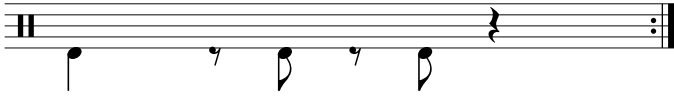

Data Sheet

drumnotesarchive.com/archive_lessons/BD1a2b2b0

Level: 01 – Beginner,

In 2 Guided Lessons

Song	Band/Artist	Style	Level	Bpm
LOW (easy version)	Flo Rida, T-Pain	Rap/Hip-Hop	02 – Rookie	110-129
Für Mitglieder. <i>Members Only.</i>		Rap/Hip-Hop	03 – Intermediate	110-129