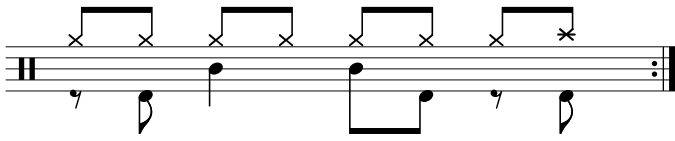

Data Sheet

drumnotesarchive.com/archive_lessons/CC0002b-HH2a2a2a1a-SD01a1a0-BD2b02b2b

Level: 02 - Rookie,

In 1 Guided Lessons

Song	Band/Artist	Style	Level	Bpm
Für Mitglieder. <i>Members Only.</i>		Rock	01 - Beginner, 02 - Rookie	110-129