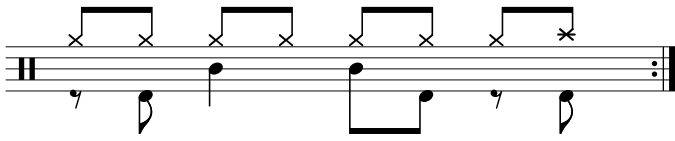

Data Sheet

drumnotesarchive.com/archive_lessons/CC0002b-HH2a2a2a1a-SD01a1a0-BD2b02b2b

Level: 02 - Rookie,

In 1 Songs

Song	Band/Artist	Style	Level	Bpm
Für Mitglieder. <i>Members Only.</i>		Rock	01 - Beginner, 02 - Rookie	110-129