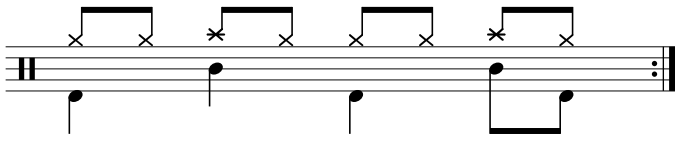

## Data Sheet

[drumnotesarchive.com/archive\\_lessons/CC01a01a-HH2a2b2a2b-SD01a01a-BD1a01a2b](https://drumnotesarchive.com/archive_lessons/CC01a01a-HH2a2b2a2b-SD01a01a-BD1a01a2b)

Styles: Rock,  
Advanced Styles: Punk,  
Level: 02 – Rookie,

## In 1 Guided Lessons

Song	Band/Artist	Style	Level	Bpm
Für Mitglieder. <i>Members Only.</i>		Rock	01 – Beginner, 02 – Rookie	110-129

Visit [drumnotesarchive.com](https://drumnotesarchive.com) for Guided Lessons, Playalongs and matching Songs.