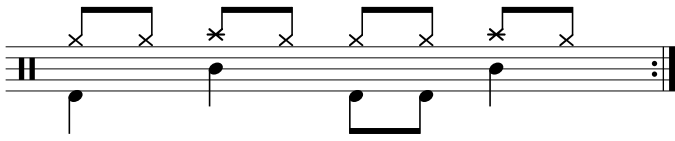

Data Sheet

drumnotesarchive.com/archive_lessons/CC01a01a-HH2a2b2a2b-SD01a01a-BD1a02a0

Topics: Generator,

Advanced Topics: Crash Cymbal ,

Level: 01 – Beginner,

In 1 Guided Lessons

Song	Band/Artist	Style	Level	Bpm
Für Mitglieder. <i>Members Only.</i>		Rock	01 – Beginner, 02 – Rookie	110-129