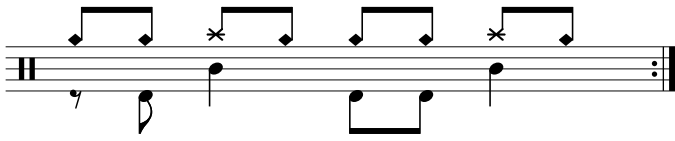

Data Sheet

drumnotesarchive.com/archive_lessons/CC01a01a-RC2a2b2a2b-SD01a01a-BD2b02a0

Styles: Pop, Rock,

Topics: Syncopated Bass, Generator,

Advanced Topics: Crash Cymbal ,

Level: 02 - Rookie,

In 1 Guided Lessons