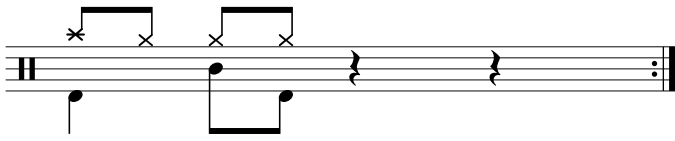

Data Sheet

drumnotesarchive.com/archive_lessons/CC1a000-HH2b2a00-SD01a00-BD1a2b00

Styles: Rock,
Advanced Styles: Punk,
Level: 02 - Rookie,

In 1 Guided Lessons

Song	Band/Artist	Style	Level	Bpm
American Woman	Lenny Kravitz	Pop, Rock	01 - Beginner, 02 - Rookie	70-89