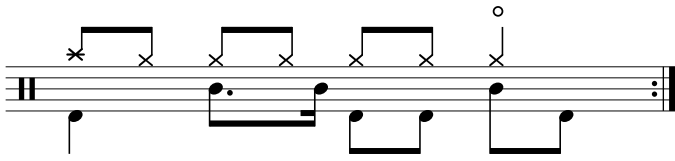

Data Sheet

drumnotesarchive.com/archive_lessons/CC1a000-HH2b2a2a0-HH00001a-SD04g01a-BD1a02a2b

Styles: Funk, Pop, Rock,
Advanced Topics: HiHat Open ,
Level: 02 - Rookie,

In 1 Guided Lessons

Song	Band/Artist	Style	Level	Bpm
Für Mitglieder. <i>Members Only.</i>		Pop	02 - Rookie	110-129