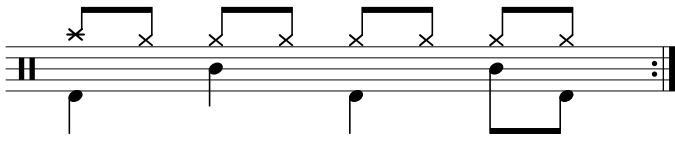

Data Sheet

drumnotesarchive.com/archive_lessons/CC1a000-HH2b2a2a2a-SD01a01a-BD1a01a2b

Styles: Rock,
Advanced Styles: Hard Rock, Punk,
Level: 02 – Rookie,

In 1 Guided Lessons

Song	Band/Artist	Style	Level	Bpm
Für Mitglieder. <i>Members Only.</i>		Rock	01 – Beginner, 02 – Rookie	110-129