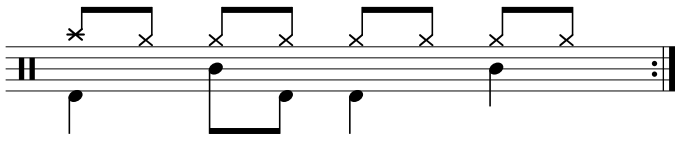

## Data Sheet

[drumnotesarchive.com/archive\\_lessons/CC1a000-HH2b2a2a2a-SD01a01a-BD1a2b1a0](https://drumnotesarchive.com/archive_lessons/CC1a000-HH2b2a2a2a-SD01a01a-BD1a2b1a0)

Styles: Rock,  
Advanced Styles: Hard Rock, Punk,  
Level: 02 – Rookie,

## In 1 Guided Lessons

Song	Band/Artist	Style	Level	Bpm
American Woman	Lenny Kravitz	Pop, Rock	01 – Beginner, 02 – Rookie	70-89

Visit [drumnotesarchive.com](https://drumnotesarchive.com) for Guided Lessons, Playalongs and matching Songs.