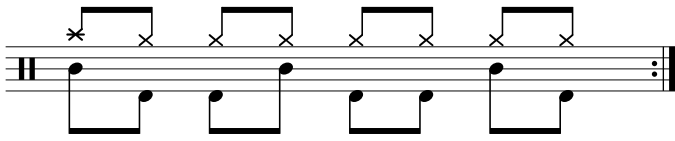

Data Sheet

drumnotesarchive.com/archive_lessons/CC1a000-HH2b2a2a2a-SD1a2b01a-BD2b1a2a2b

Styles: Pop, Rock,

Topics: Syncopated Snare,

Advanced Topics: Classic ,

Level: 02 - Rookie,

In 1 Guided Lessons

Song	Band/Artist	Style	Level	Bpm
Clocks	Coldplay	Pop	02 - Rookie	130-149