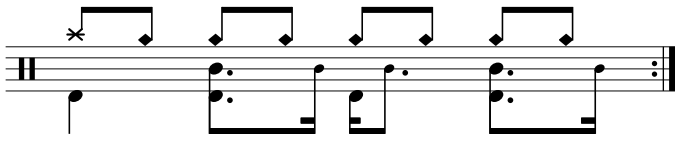

Data Sheet

drumnotesarchive.com/archive_lessons/CC1a000-RC2b2a2a2a-SD01a01a-SD60414k4l-BD1a1a1a1a

Styles: Funk, Pop, Rock,
Advanced Topics: Ghostnotes ,
Level: 02 - Rookie,

In 1 Guided Lessons

Song	Band/Artist	Style	Level	Bpm
Für Mitglieder. <i>Members Only.</i>		Funk, Pop	02 - Rookie, 03 - Intermediate	110-129