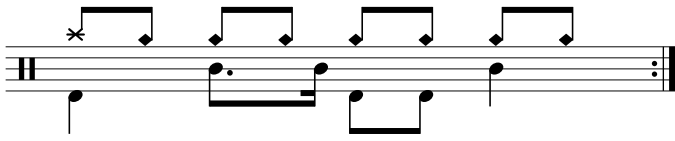

Data Sheet

drumnotesarchive.com/archive_lessons/CC1a000-RC2b2a2a2a-SD04g01a-BD1a02a0

Styles: Funk, Pop, Rock,
Level: 02 – Rookie,

In 1 Guided Lessons

Song	Band/Artist	Style	Level	Bpm
Für Mitglieder. <i>Members Only.</i>		Pop, Rock	02 – Rookie	70-89