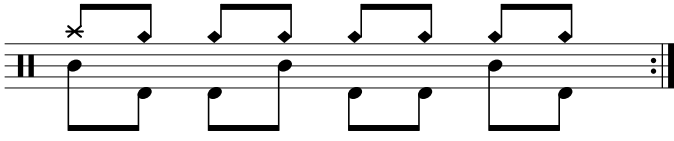

Data Sheet

drumnotesarchive.com/archive_lessons/CC1a000-RC2b2a2a2a-SD1a2b01a-BD2b1a2a2b

Styles: Pop, Rock,
Level: 02 – Rookie,

In 1 Guided Lessons

Song	Band/Artist	Style	Level	Bpm
Clocks	Coldplay	Pop	02 – Rookie	130-149