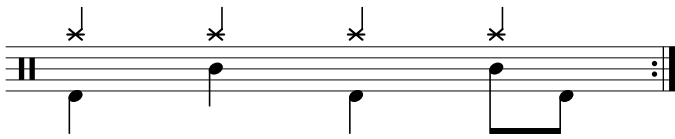

Data Sheet

drumnotesarchive.com/archive_lessons/CC1a1a1a1a-S001a01a-B01a01a2b

Styles: Rock,
Advanced Styles: Hard Rock, Punk,
Level: 02 – Rookie,

In 1 Guided Lessons

Song	Band/Artist	Style	Level	Bpm
Für Mitglieder. <i>Members Only.</i>		Rock	02 – Rookie, 03 – Intermediate	110-129