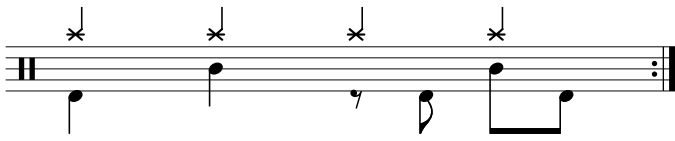

Data Sheet

drumnotesarchive.com/archive_lessons/CC1a1a1a1a-S001a01a-B01a02b2b

Styles: Rock,
Advanced Styles: Hard Rock, Punk,
Level: 02 – Rookie,

In 1 Guided Lessons

Song	Band/Artist	Style	Level	Bpm
Für Mitglieder. <i>Members Only.</i>		Rock	02 – Rookie, 03 – Intermediate	110-129