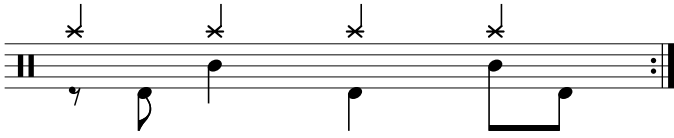

Data Sheet

drumnotesarchive.com/archive_lessons/CC1a1a1a1a-S001a01a-B02b01a2b

Styles: Rock,
Advanced Styles: Hard Rock, Punk,
Level: 02 – Rookie,

In 1 Guided Lessons

Song	Band/Artist	Style	Level	Bpm
Für Mitglieder. <i>Members Only.</i>		Rock	02 – Rookie, 03 – Intermediate	110-129