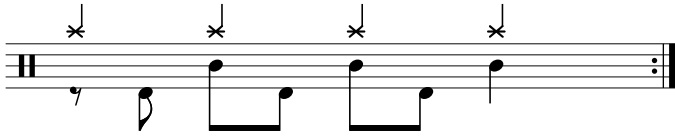

Data Sheet

drumnotesarchive.com/archive_lessons/CC1a1a1a1a-S001a1a1a-B02b2b2b0

Styles: Rock,
Advanced Styles: Hard Rock, Punk,
Level: 02 – Rookie,

In 1 Guided Lessons

Song	Band/Artist	Style	Level	Bpm
Für Mitglieder. <i>Members Only.</i>		Rock	02 – Rookie, 03 – Intermediate	110-129