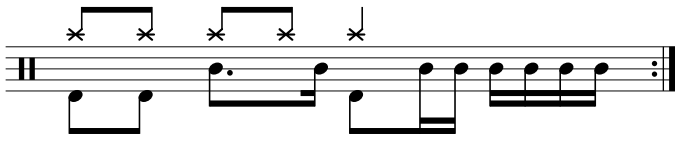

## Data Sheet

[drumnotesarchive.com/archive\\_lessons/CC2a2a1a0-SDD4g4h4a-B02a01a0](https://drumnotesarchive.com/archive_lessons/CC2a2a1a0-SDD4g4h4a-B02a01a0)

Styles: Rock,  
Advanced Styles: Punk,  
Advanced Topics: Mini-Fills ,  
Level: 02 - Rookie,

## In 1 Guided Lessons

| Song                                 | Band/Artist | Style | Level       | Bpm    |
|--------------------------------------|-------------|-------|-------------|--------|
| Für Mitglieder. <i>Members Only.</i> |             | Rock  | 02 - Rookie | 90-109 |