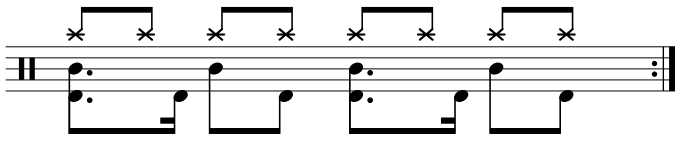

## Data Sheet

[drumnotesarchive.com/archive\\_lessons/CC2a2a2a2a-SD1a1a1a1a-BD4g2b4g2b](https://drumnotesarchive.com/archive_lessons/CC2a2a2a2a-SD1a1a1a1a-BD4g2b4g2b)

Styles: Rock,  
Level: 02 – Rookie,

## In 1 Guided Lessons

| Song                                 | Band/Artist | Style | Level       | Bpm    |
|--------------------------------------|-------------|-------|-------------|--------|
| Für Mitglieder. <i>Members Only.</i> |             | Rock  | 02 – Rookie | 90-109 |