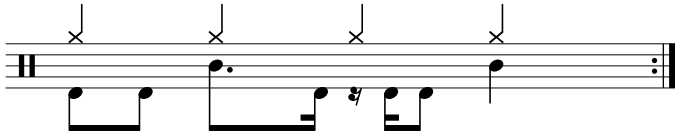

Data Sheet

drumnotesarchive.com/archive_lessons/HH1a1a1a1a-SD01a01a-BD2a4i4i0

Styles: Funk, Pop, Rock,

Topics: Generator,

Level: 02 - Rookie, 03 - Intermediate,

In 1 Guided Lessons

Song	Band/Artist	Style	Level	Bpm
Für Mitglieder. <i>Members Only.</i>		Pop, Rock	03 - Intermediate	90-109