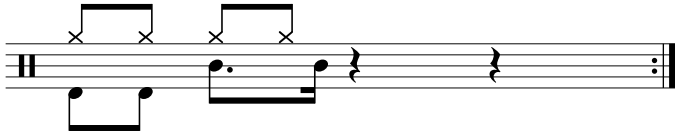

Data Sheet

drumnotesarchive.com/archive_lessons/HH2a2a00-SD04g00-BD2a000

Styles: Funk, Pop, Rap/Hip-Hop, Rock,
Level: 02 – Rookie,

In 1 Guided Lessons

Song	Band/Artist	Style	Level	Bpm
Für Mitglieder. <i>Members Only.</i>		Pop	02 – Rookie	70-89