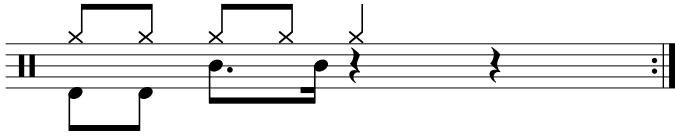

## Data Sheet

[drumnotesarchive.com/archive\\_lessons/HH2a2a1a0-SD04g00-BD2a000](https://drumnotesarchive.com/archive_lessons/HH2a2a1a0-SD04g00-BD2a000)

Styles: Funk, Pop, Rap/Hip-Hop, Rock,  
Level: 02 – Rookie,