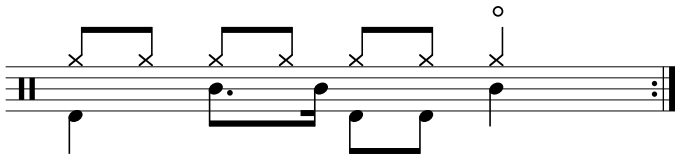

Data Sheet

drumnotesarchive.com/archive_lessons/HH2a2a2a0-HH00001a-SD04g01a-BD1a02a0

Styles: Funk, Pop, Rock,
Advanced Topics: HiHat Open ,
Level: 02 - Rookie,

In 1 Guided Lessons

Song	Band/Artist	Style	Level	Bpm
Für Mitglieder. <i>Members Only.</i>		Pop	02 - Rookie	110-129