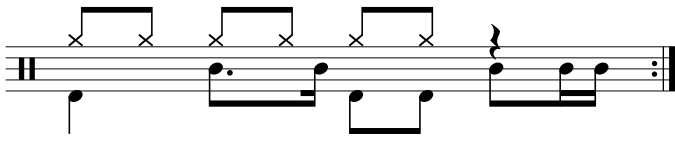

Data Sheet

drumnotesarchive.com/archive_lessons/HH2a2a2a0-SD04g04c-BD1a02a0

Styles: Pop, Rock,

Topics: Generator,

Advanced Topics: Mini-Fills ,

Level: 02 - Rookie,

In 1 Guided Lessons

Song	Band/Artist	Style	Level	Bpm
Für Mitglieder. <i>Members Only.</i>		Pop	02 - Rookie	110-129