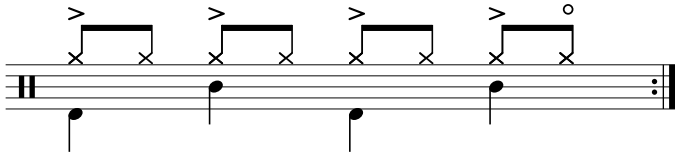

Data Sheet

drumnotesarchive.com/archive_lessons/HH2a2a2a2a-HHA1a1a1a1a-HH00002b-SD01a01a-BD1a01a0

Styles: Rock,

Topics: Accents, HiHat Open,

Level: 02 - Rookie,

In 1 Guided Lessons

Song	Band/Artist	Style	Level	Bpm
Für Mitglieder. <i>Members Only.</i>		Pop, Rock	02 - Rookie	110-129