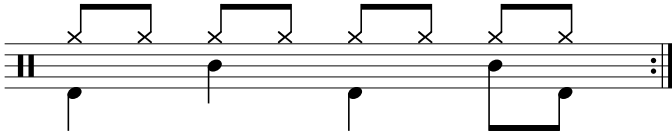

## Data Sheet

[drumnotesarchive.com/archive\\_lessons/HH2a2a2a2a-SD01a01a-BD1a01a2b](https://drumnotesarchive.com/archive_lessons/HH2a2a2a2a-SD01a01a-BD1a01a2b)

Styles: Pop, Rock,  
Topics: Generator,  
Level: 01 – Beginner, 02 – Rookie,

### In 3 Guided Lessons

Song	Band/Artist	Style	Level	Bpm
Family Affair	Mary J. Blige	Pop, Rap/Hip-Hop	01 – Beginner	90-109
Für Mitglieder. <i>Members Only.</i>		Rock	01 – Beginner, 02 – Rookie	110-129
Für Mitglieder. <i>Members Only.</i>		Rock	02 – Rookie, 03 – Intermediate	110-129