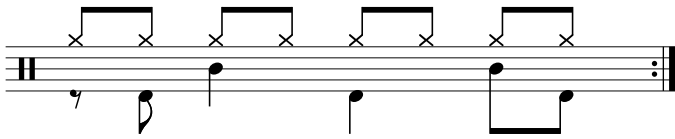

Data Sheet

drumnotesarchive.com/archive_lessons/HH2a2a2a2a-SD01a01a-BD2b01a2b

Styles: Pop, Rock,

Topics: Generator,

Level: 01 – Beginner, 02 – Rookie,

In 2 Guided Lessons

Song	Band/Artist	Style	Level	Bpm
Für Mitglieder. <i>Members Only.</i>		Rock	01 – Beginner, 02 – Rookie	110-129
Für Mitglieder. <i>Members Only.</i>		Rock	02 – Rookie, 03 – Intermediate	110-129