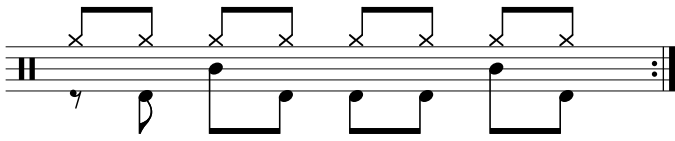

## Data Sheet

[drumnotesarchive.com/archive\\_lessons/HH2a2a2a2a-SD01a01a-BD2b2b2a2b](https://drumnotesarchive.com/archive_lessons/HH2a2a2a2a-SD01a01a-BD2b2b2a2b)

Styles: Pop, Rock,

Topics: Generator,

Level: 01 – Beginner, 02 – Rookie,

## In 1 Guided Lessons

Song	Band/Artist	Style	Level	Bpm
Für Mitglieder. <i>Members Only.</i>		Rock	03 – Intermediate	110-129

Visit [drumnotesarchive.com](https://drumnotesarchive.com) for Guided Lessons, Playalongs and matching Songs.