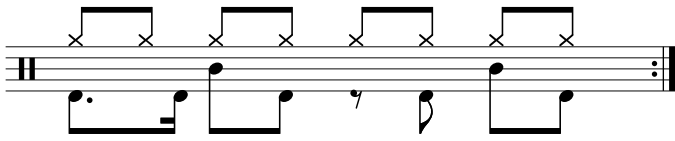

Data Sheet

drumnotesarchive.com/archive_lessons/HH2a2a2a2a-SD01a01a-BD4g2b2b2b

Styles: Funk, Pop, Rock,
Advanced Styles: Alternative/Indie,
Level: 02 - Rookie,

In 1 Guided Lessons

Song	Band/Artist	Style	Level	Bpm
Für Mitglieder. <i>Members Only.</i>		Pop	02 - Rookie	90-109