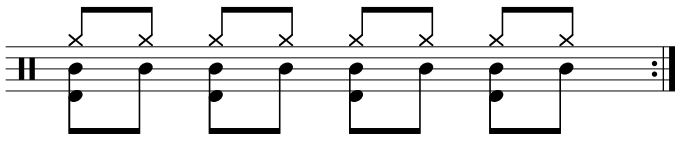

Data Sheet

drumnotesarchive.com/archive_lessons/HH2a2a2a2a-SD2a2a2a2a-BD1a1a1a1a

Styles: Pop, Rock,
Advanced Styles: R'n'B/Soul, Surf, Twist,
Topics: Generator,
Level: 01 – Beginner,

In 1 Guided Lessons

Song	Band/Artist	Style	Level	Bpm
Für Mitglieder. <i>Members Only.</i>		Rock	01 – Beginner, 02 – Rookie	110-129