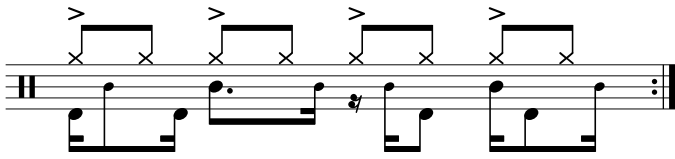

Data Sheet

drumnotesarchive.com/archive_lessons/HH2b2b2b2b-HHA1a1a1a1a-SD01a01a-SDG4k4l4k4l-BD4g02b4k

Styles: Funk, Pop, Rock,

Topics: Accents,

Advanced Topics: Ghostnotes ,

Level: 03 - Intermediate, 04 - Advanced,

In 1 Guided Lessons

Song	Band/Artist	Style	Level	Bpm
Für Mitglieder. <i>Members Only.</i>		Pop	03 - Intermediate, 04 - Advanced	110-129

Visit drumnotesarchive.com for Guided Lessons, Playalongs and matching Songs.