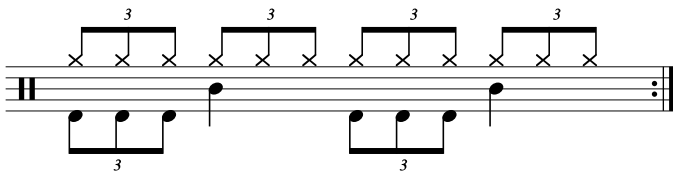

## Data Sheet

[drumnotesarchive.com/archive\\_lessons/HH3a3a3a3a-SD01a01a-BD3a03a0](https://drumnotesarchive.com/archive_lessons/HH3a3a3a3a-SD01a01a-BD3a03a0)

Styles: Blues, Rock,  
Level: 02 – Rookie,

## In 1 Guided Lessons

Song	Band/Artist	Style	Level	Bpm
Für Mitglieder. <i>Members Only.</i>		Blues	01 – Beginner, 02 – Rookie	50-69

Visit [drumnotesarchive.com](https://drumnotesarchive.com) for Guided Lessons, Playalongs and matching Songs.