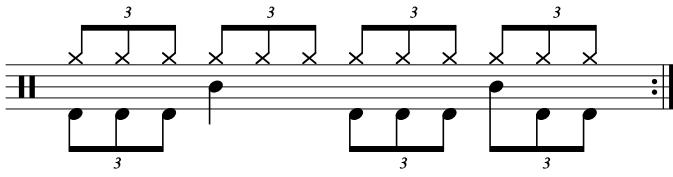

## Data Sheet

[drumnotesarchive.com/archive\\_lessons/HH3a3a3a3a-SD01a01a-BD3a03a3d](https://drumnotesarchive.com/archive_lessons/HH3a3a3a3a-SD01a01a-BD3a03a3d)

Styles: Blues, Rock,  
Level: 02 – Rookie,

## In 1 Guided Lessons

Song	Band/Artist	Style	Level	Bpm
Für Mitglieder. <i>Members Only.</i>		Blues	01 – Beginner, 02 – Rookie	50-69

Visit [drumnotesarchive.com](https://drumnotesarchive.com) for Guided Lessons, Playalongs and matching Songs.