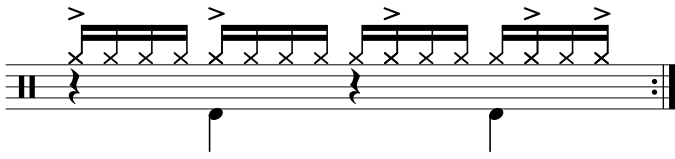

Data Sheet

drumnotesarchive.com/archive_lessons/HH4a4a4a4a-HHA1a1a4k4j-BD01a01a

Styles: Rock,

Topics: Accents,

Advanced Topics: Hand to Hand ,

Level: 03 - Intermediate,

In 1 Guided Lessons

Song	Band/Artist	Style	Level	Bpm
Für Mitglieder. <i>Members Only.</i>		Rock	03 - Intermediate	90-109