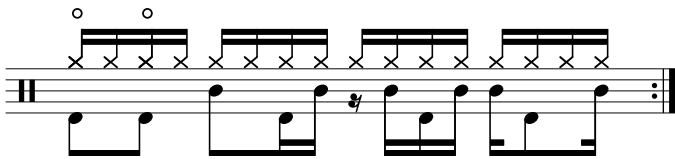

Data Sheet

drumnotesarchive.com/archive_lessons/HH4a4a4a4a-HH02a000-SD04g4j4g-SDG04l4j4l-BD2a2b2b4k

Styles: Funk, Pop,

Advanced Styles: R&B/Soul,

Topics: HiHat Open,

Advanced Topics: Classic , Ghostnotes , Single Handed ,

Level: 04 - Advanced,

Dieser Groove ähnelt stark dem „Funky Drummer“-Groove von Clyde Stubblefield.

This groove is very similar to the „Funky Drummer“-Groove played by Clyde Stubblefield.

Visit drumnotesarchive.com for Guided Lessons, Playalongs and matching Songs.