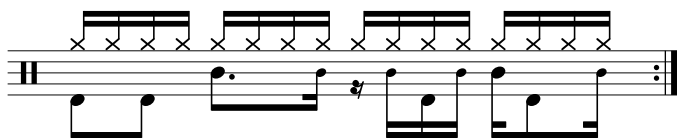

Data Sheet

drumnotesarchive.com/archive_lessons/HH4a4a4a4a-SD01a01a-SDG04l4j4l-BD2a02b4k

Styles: Funk, Pop,

Advanced Styles: R&B/Soul,

Advanced Topics: Classic , Ghostnotes , Single Handed ,

Level: 04 - Advanced,