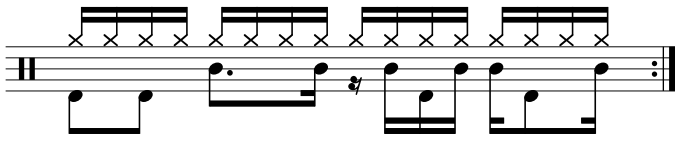

Data Sheet

drumnotesarchive.com/archive_lessons/HH4a4a4a4a-SD04g4j4g-B02a02b4k

Styles: Funk, Pop,

Advanced Styles: R&B/Soul,

Topics: Generator,

Advanced Topics: Classic , Ghostnotes , Single Handed ,

Level: 04 - Advanced,