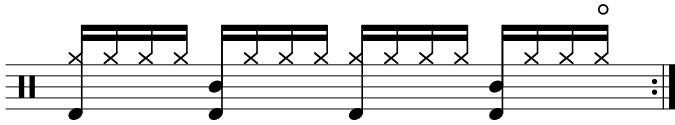

## Data Sheet

[drumnotesarchive.com/archive\\_lessons/HH4a4e4a4f-HH00004f-SD01a01a-BD1a1a1a1a](https://drumnotesarchive.com/archive_lessons/HH4a4e4a4f-HH00004f-SD01a01a-BD1a1a1a1a)

Styles: Funk, Pop, Rock,

Advanced Styles: Disco/Dance,

Topics: HiHat Open,

Advanced Topics: Hand to Hand ,

Level: 02 – Rookie, 03 – Intermediate,