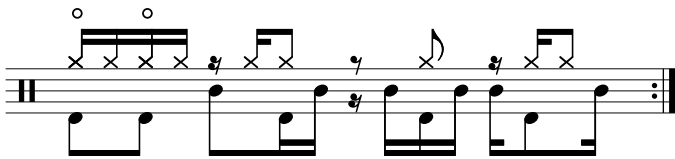

Data Sheet

drumnotesarchive.com/archive_lessons/HH4a4i2b4i-HH02a000-SD04g4j4g-SD604i4j4i-B02a2b2b4k

Styles: Funk, Pop,

Advanced Styles: R&B/Soul,

Topics: HiHat Open,

Advanced Topics: Classic , Ghostnotes , Hand to Hand ,

Level: 03 - Intermediate, 04 - Advanced,

Dieser Groove ähnelt stark dem „Funky Drummer“-Groove von Clyde Stubblefield.

This groove is very similar to the „Funky Drummer“-Groove played by Clyde Stubblefield.