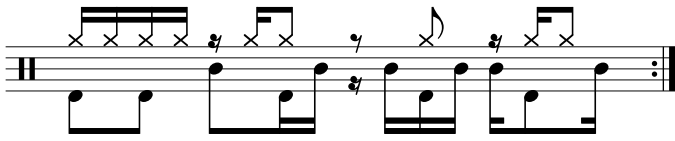

Data Sheet

drumnotesarchive.com/archive_lessons/HH4a4i2b4i-SD04g4j4g-B02a2b2b4k

Styles: Funk, Pop,

Advanced Styles: R&B/Soul,

Advanced Topics: Classic , Hand to Hand ,

Level: 03 – Intermediate,

Dieser Groove ähnelt stark dem „Funky Drummer“-Groove von Clyde Stubblefield.