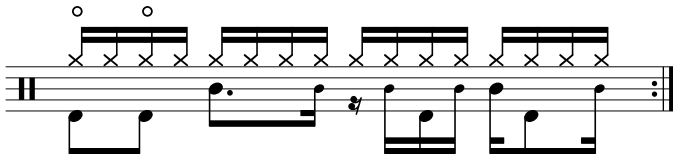

Data Sheet

drumnotesarchive.com/archive_lessons/HH4j4a4a4a-HH02a000-SD01a01a-SD604I4j4I-BD2a02b4k

Styles: Funk, Pop,

Advanced Styles: R&B/Soul,

Topics: HiHat Open,

Advanced Topics: Classic , Ghostnotes , Single Handed ,

Level: 04 - Advanced,

In 1 Guided Lessons

Song	Band/Artist	Style	Level	Bpm
Für Mitglieder. <i>Members Only.</i>		Funk, Pop	04 – Advanced	90-109

Visit drumnotesarchive.com for Guided Lessons, Playalongs and matching Songs.