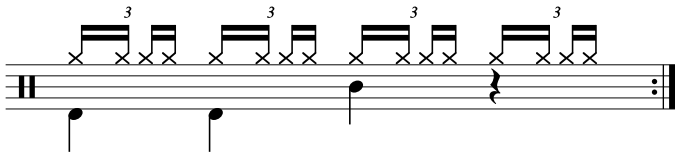

Data Sheet

drumnotesarchive.com/archive_lessons/HH6ar6ar6ar6ar-SD001a0-BD1a1a00

Styles: Blues,

Advanced Styles: R&B/Soul,

Topics: Generator,

Advanced Topics: Halftime ,

Level: 02 - Rookie,

Visit drumnotesarchive.com for Guided Lessons, Playalongs and matching Songs.