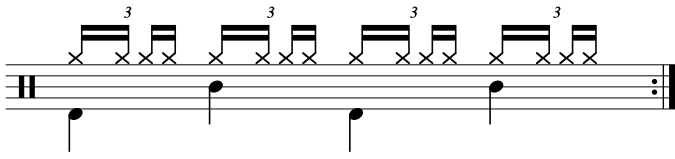

Data Sheet

drumnotesarchive.com/archive_lessons/HH6ar6ar6ar6ar-SD01a01a-BD1a01a0

Styles: Blues,

Advanced Styles: R&B/Soul,

Topics: Generator,

Level: 02 - Rookie,

Visit drumnotesarchive.com for Guided Lessons, Playalongs and matching Songs.