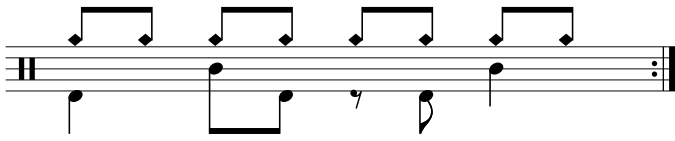

## Data Sheet

[drumnotesarchive.com/archive\\_lessons/RC2a2a2a2a-SD01a01a-BD1a2b2b0](https://drumnotesarchive.com/archive_lessons/RC2a2a2a2a-SD01a01a-BD1a2b2b0)

Styles: Pop, Rock,

Level: 01 – Beginner, 02 – Rookie,

## In 2 Guided Lessons

| Song                                 | Band/Artist | Style | Level                          | Bpm    |
|--------------------------------------|-------------|-------|--------------------------------|--------|
| Für Mitglieder. <i>Members Only.</i> |             | Pop   | 01 – Beginner, 02 – Rookie     | 70-89  |
| Für Mitglieder. <i>Members Only.</i> |             | Pop   | 02 – Rookie, 03 – Intermediate | 90-109 |