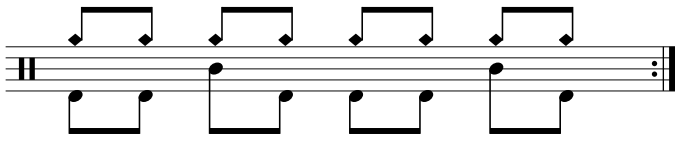

Data Sheet

drumnotesarchive.com/archive_lessons/RC2a2a2a2a-SD01a01a-BD2a2b2a2b

Styles: Pop, Rock,

Level: 01 - Beginner, 02 - Rookie,

In 1 Guided Lessons

Song	Band/Artist	Style	Level	Bpm
Für Mitglieder. <i>Members Only.</i>		Rock	02 - Rookie	130-149