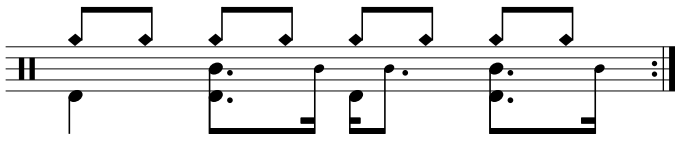

Data Sheet

drumnotesarchive.com/archive_lessons/RC2a2a2a2a-SD01a01a-SDG04l4k4l-BD1a1a1a1a

Styles: Funk, Pop, Rock,

Advanced Topics: Ghostnotes ,

Level: 02 - Rookie,

In 1 Guided Lessons

Song	Band/Artist	Style	Level	Bpm
Für Mitglieder. <i>Members Only.</i>		Funk, Pop	02 - Rookie, 03 - Intermediate	110-129