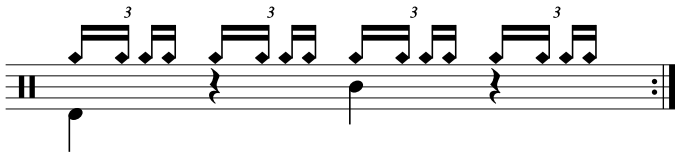

Data Sheet

drumnotesarchive.com/archive_lessons/RC6ar6ar6ar6ar-SD001a0-BD1a000

Styles: Blues,

Advanced Styles: R&B/Soul,

Topics: Generator,

Advanced Topics: Halftime ,

Level: 02 - Rookie,

Visit drumnotesarchive.com for Guided Lessons, Playalongs and matching Songs.